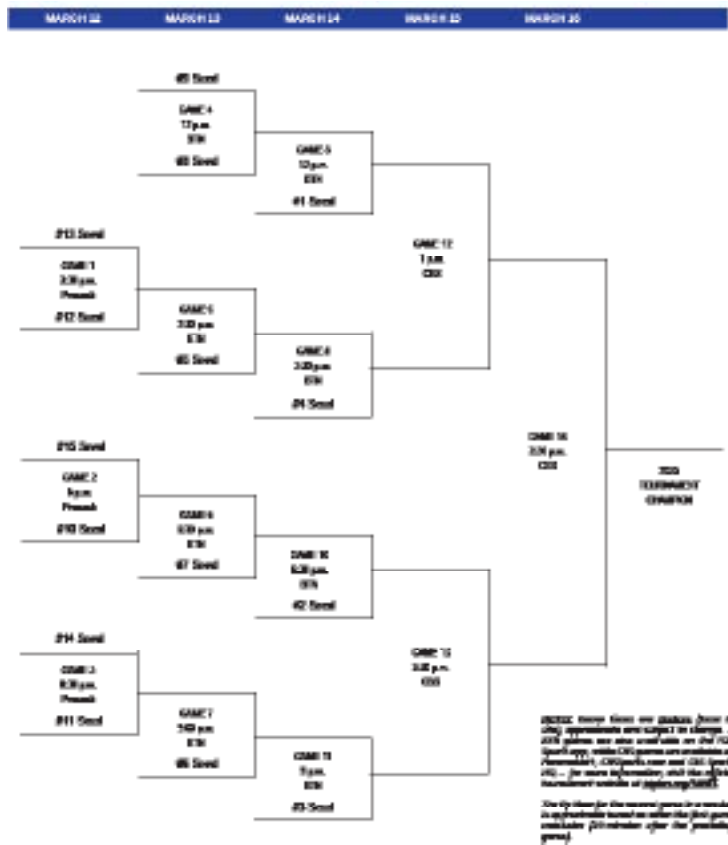

\* - Vacated due to NCAA sanctions

**2025 TIAA BIG TEN MEN'S BASKETBALL TOURNAMENT**  
**MARCH 12-16 | GAINBRIDGE FIELDHOUSE | INDIANAPOLIS, IND.**

Wednesday, March 12 - First Round  
 Game 1 | #12 Seed vs. #13 Seed | Peacock  
 Game 2 | #10 Seed vs. #15 Seed | Peacock  
 Game 3 | #11 Seed vs. #14 Seed | Peacock